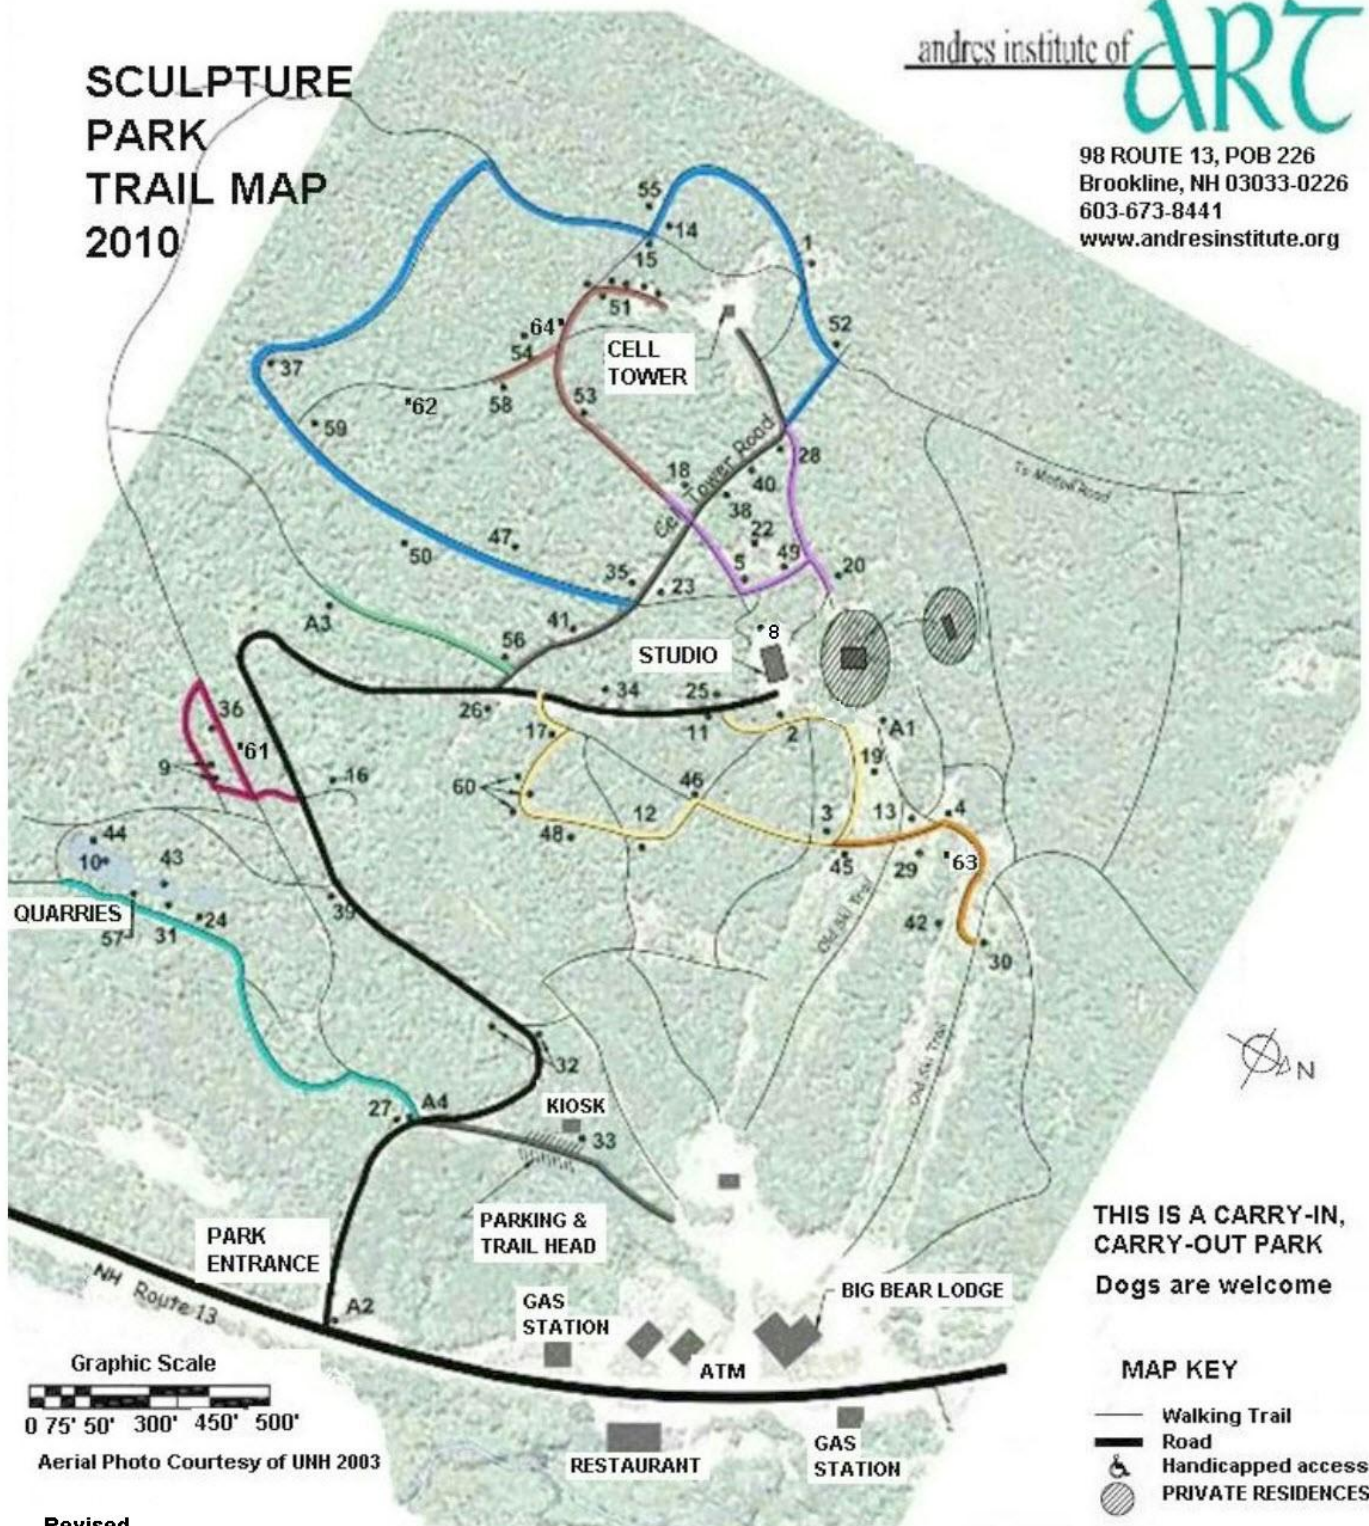

SCULPTURE PARK TRAIL MAP 2010

andres institute of **ART**

98 ROUTE 13, POB 226
Brookline, NH 03033-0226
603-673-8441
www.andresinstitute.org

QUARRIES

PARK
ENTRANCE

PARKING &
TRAIL HEAD

GAS
STATION

ATM

RESTAURANT

GAS
STATION

BIG BEAR LODGE

STUDIO

CELL
TOWER

THIS IS A CARRY-IN,
CARRY-OUT PARK
Dogs are welcome

MAP KEY

- Walking Trail
- Road
- Handicapped access
- PRIVATE RESIDENCES

Aerial Photo Courtesy of UNH 2003

Revised
9-6-2011